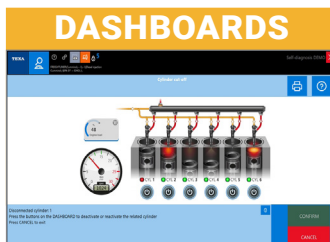

STAY CURRENT WITH REGULARLY DOWNLOADED SOFTWARE UPDATES TO PROVIDE THE LATEST DIAGNOSTIC FEATURES AND VEHICLE COVERAGE

DATA SHEETS

Accurate Select Vehicle Info and Instruction Include Performing Manual Service Resets, Overviews of Mechatronic Systems and More

WIRING DIAGRAMS

The Animated Graphics Create An Interactive Map With The Flow Of Input and Output Signals To / From The Control Units

DASHBOARDS

Visual Live Data Representation and Parameters for Many Vehicle Systems Including Engine, ABS, Transmission, Diesel Exhaust, or Many More