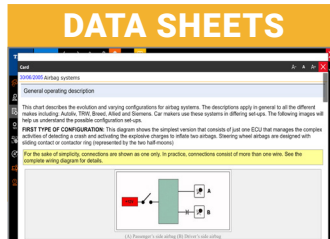

STAY CURRENT WITH REGULARLY DOWNLOADED SOFTWARE UPDATES TO PROVIDE THE LATEST DIAGNOSTIC FEATURES AND VEHICLE COVERAGE

DATA SHEETS

Accurate Select Vehicle Info and Instruction Include Performing Manual Service Resets, Overviews of Mechatronic Systems and More

WIRING DIAGRAMS

The Animated Graphics Create An Interactive Map With The Flow Of Input and Output Signals To / From The Control Units

DASHBOARDS

Visual Live Data Representation and Parameters for Many Vehicle Systems Including Engine, ABS, Transmission, Diesel Exhaust, or Many More