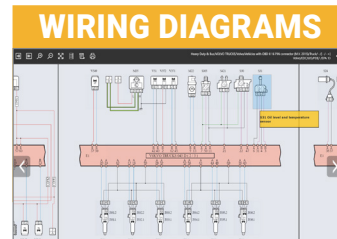

American Truck "Type II" Cable

ROAD TRIANGLE SERVICE

eTRUCK

Easily Force DPF Regens From Remote Locations

TEXPACK

ADVANCED DIAGNOSTIC FEATURES + OE LEVEL VEHICLE COVERAGE

1YR SUBSCRIPTION

SOFTWARE

STAY CURRENT WITH REGULARLY DOWNLOADED SOFTWARE UPDATES TO PROVIDE THE LATEST DIAGNOSTIC FEATURES AND VEHICLE COVERAGE

DATA SHEETS

Accurate Select Vehicle Info and Instruction Include Performing Manual Service Resets, Overviews of Mechatronic Systems and More

WIRING DIAGRAMS

The Animated Graphics Create An Interactive Map With The Flow Of Input and Output Signals To / From The Control Units

DASHBOARDS

Visual Live Data Representation and Parameters for Many Vehicle Systems Including Engine, ABS, Transmission, Diesel Exhaust, or Many More